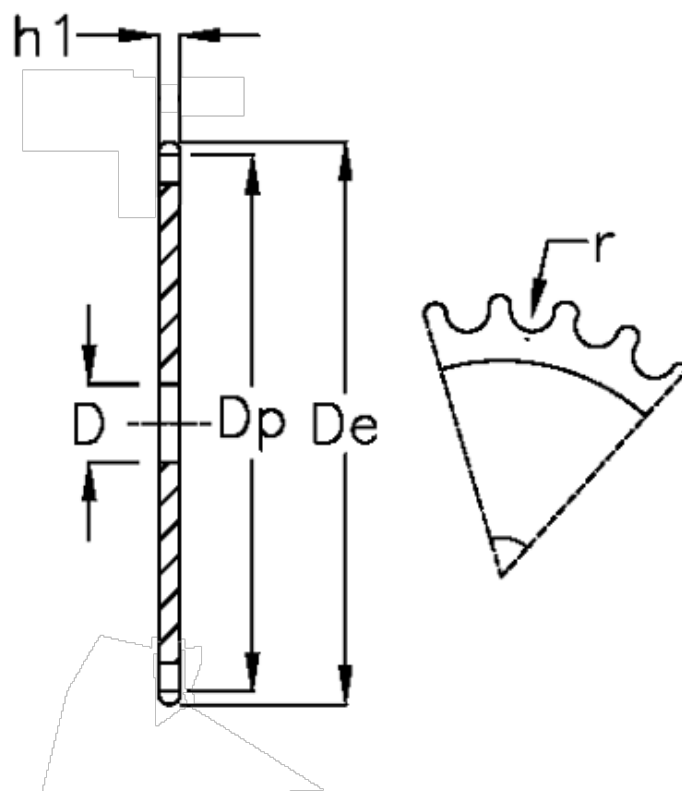

Article number: 616021010018

Description: Plate wheel 24 B-1 Z=18 simplex

Measures

C	= 4
D	= 25
De	= 234.3
Dp	= 219.42
For chain size	= 1 1/2 x 1
For chain type	= 24 B-1
h1	= 24.1
Number of teeth	= 18

r = 25.4